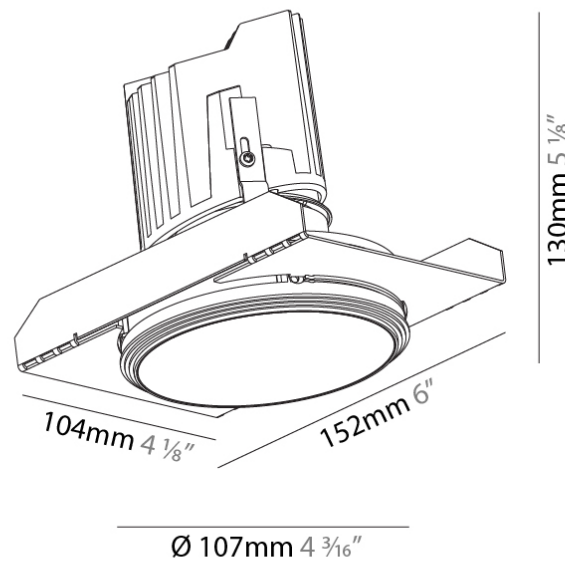

ELECTRICAL

Lamp Type: LED (Zhaga Standard)
Input Wattage (W): 13
Total Output Wattage (W): 11.8
Dimming: Tri-Mode (Non-Dimming and Phase Dimming (120Vac only) and 0-10V Dimming)
Driver Included: No
Driver Location: Recessed Housing
Driver Type: Constant Current - Universal
Driver Class: Class 2
Housing: See components
Input Voltage (V): 120 - 277
Constant Current (MA): 350

LED

Number of LEDs: 1
Color Temperature (°K): 2700 / 3000 / 3500 / 4000
Max. Delivered Lumen (lm): 876 / 909 / 955 / 974
Nominal Lumen (lm): 1304 / 1352 / 1421 / 1450
CRI: >90 CRI
Efficiency (%): 87.9 / 88.4 / 87.9
Lamp Life (hrs): 50000
Upon Request: RGB-W Tunable White Special Color Temperature Special LED

OPTICAL

Reflector°: 18 / 42 / 60
Optic°: Lens Pack - No Lens / Linear Spread Lens / Honeycomb / Spread Lens
Upon Request: Special Beam Angles

RATINGS AND CERTIFICATIONS

382, F 416-247-9319, www.zaneen.com

Not to be used in conjunction with other Zaneen products. This is the end of the existing Model #. For assistance on 'custom' specifications, contact zteam@zaneen.com. In a constant effort to supply the best product, we reserve the right to change specifications or materials without notice. The most recent specification sheets are found at zaneen.com

IP rating: IP20