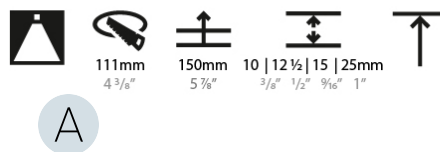

ELECTRICAL

Lamp Type: LED (Zhaga Standard)
Input Wattage (W): 13
Total Output Wattage (W): 11.8
Dimming: Tri-Mode (Non-Dimming and Phase Dimming (120Vac only) and 0-10V Dimming)
Driver Included: No
Driver Location: Recessed Housing
Driver Type: Constant Current - Universal
Driver Class: Class 2
Housing: See components
Input Voltage (V): 120 - 277
Constant Current (MA): 350

LED

Number of LEDs: 1
Color Temperature (°K): 2700 / 3000 / 3500 / 4000
Max. Delivered Lumen (lm): 876 / 909 / 955 / 974
Nominal Lumen (lm): 1304 / 1352 / 1421 / 1450
CRI: >90 CRI
Efficiency (%): 87.9 / 88.4 / 87.9
Lamp Life (hrs): 50000
Upon Request: RGB-W Tunable White Special Color Temperature Special LED

OPTICAL

Reflector°: 18 / 42 / 60
Optic°: Lens Pack - No Lens / Linear Spread Lens / Honeycomb / Spread Lens
Upon Request: Special Beam Angles

RATINGS AND CERTIFICATIONS

382, F 416-247-9319, www.zaneen.com

Not to be used in conjunction with other Zaneen products. This is the end of the existing Model #. For assistance on 'custom' specifications, contact zteam@zaneen.com. In a constant effort to supply the best product, we reserve the right to change specifications or materials without notice. The most recent specification sheets are found at zaneen.com

IP rating: IP20